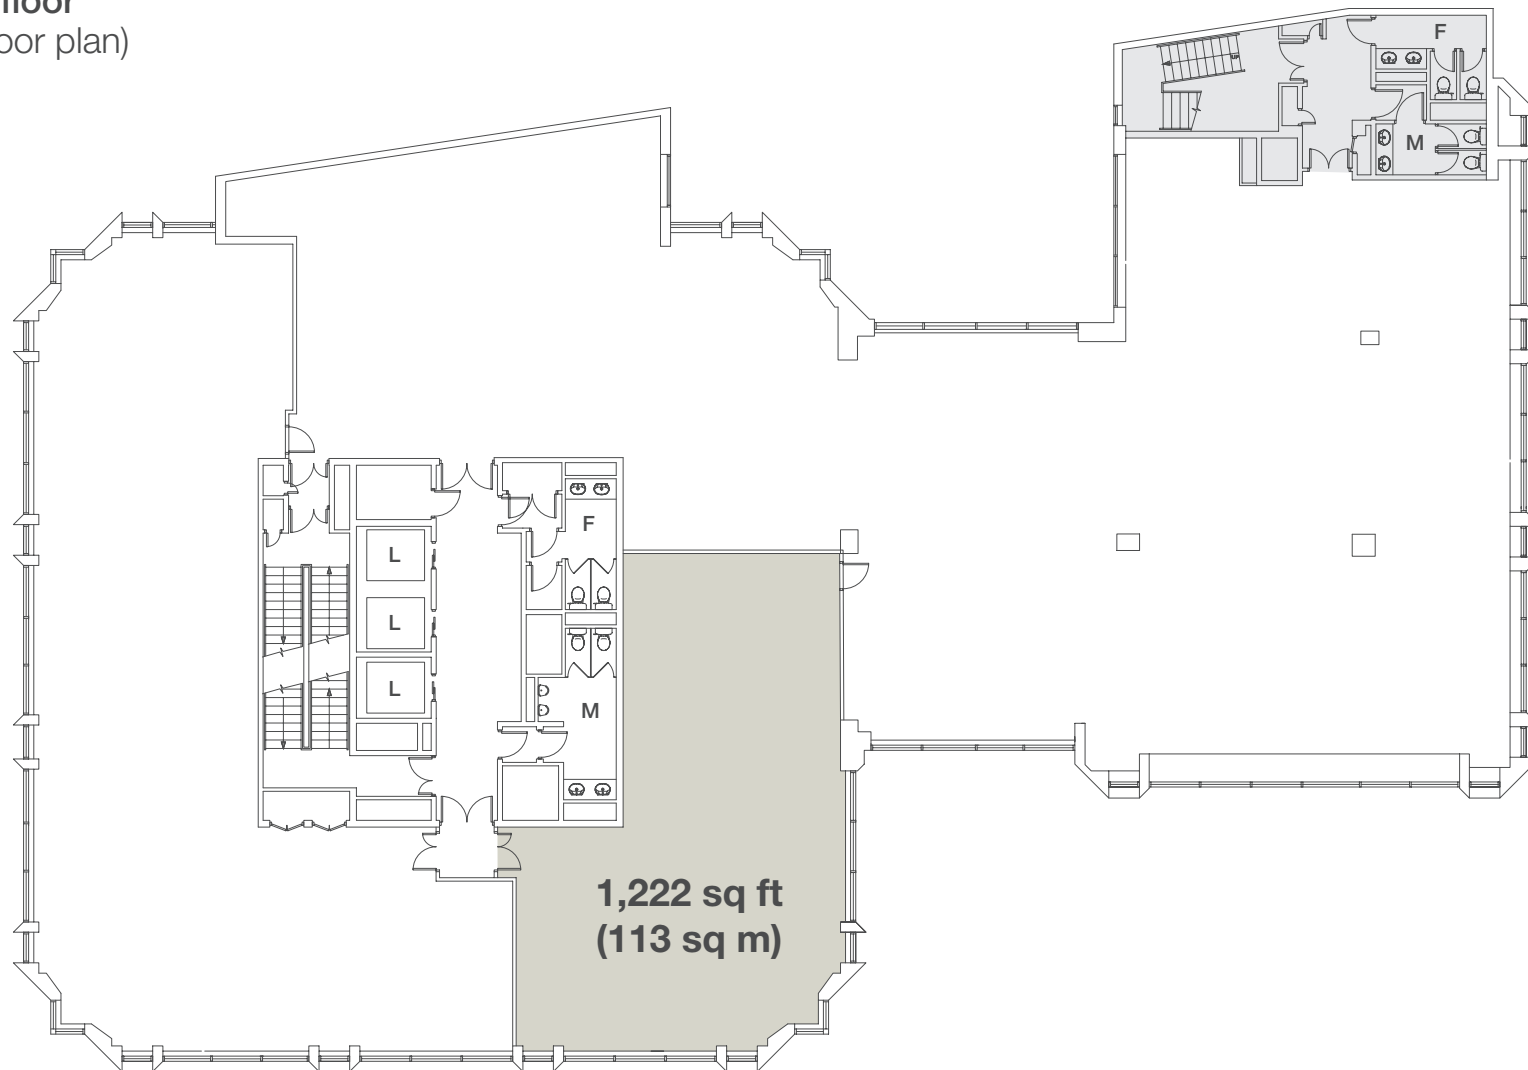

## Second floor (Lower floor plan)

ST NICHOLAS WAY, SUTTON. SM1 1JB

## Ground floor